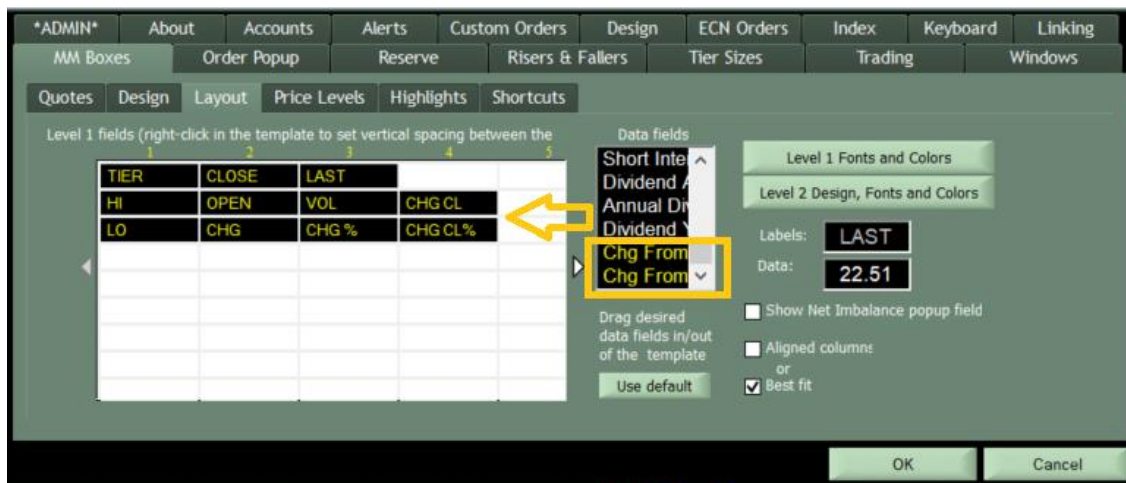

1001 Avenue of the Americas
16th Floor
New York, NY 10018
1.888.577.3123

FINANCIAL SERVICES GROUP

Autofill Option L2

Select Autofill in your option L2 settings seen below have the window auto populate the Near Money, Near Strike call option for the underlying symbol in your Linked Level 2 Window.

New Watchlist columns and Level 2 fields- \$ and % Change from Today's

Drag "CHG FROM CL" and "CHG FROM CL %" from available fields to Layout or add to Watchlist or any columned window.

Note- these will not populate until AFTER the official close price on the day has updated (around 4:30pm EST).