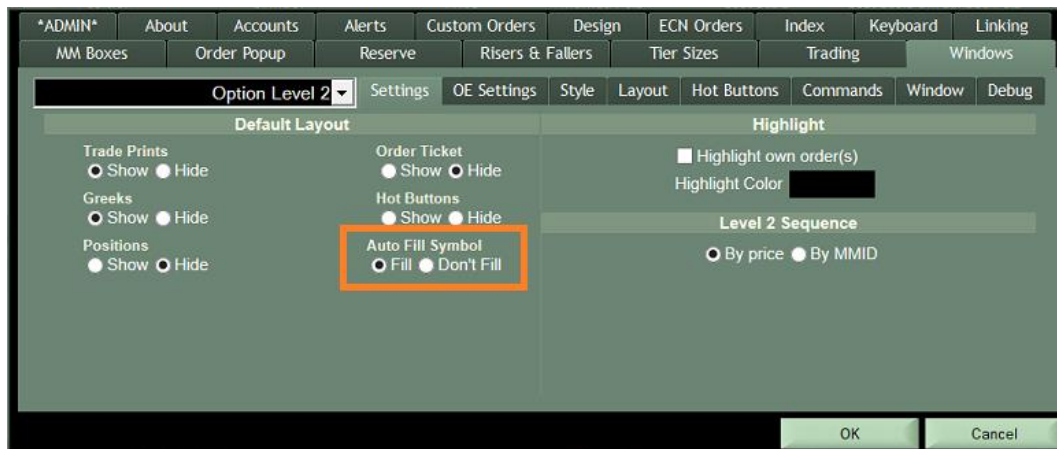

What are the changes in this version besides general optimizations?

New Windows Menu Updates

Added features such as “Bring to Front,” “Move,” and “Close” to help control hidden or off-screen windows.

Headquarters

1001 Avenue of the Americas
16th Floor
New York, NY 10018
1.888.577.3123

FINANCIAL SERVICES GROUP

Autofill Option L2

Select Autofill in your option L2 settings seen below have the window auto populate the Near Money, Near Strike call option for the underlying symbol in your Linked Level 2 Window.