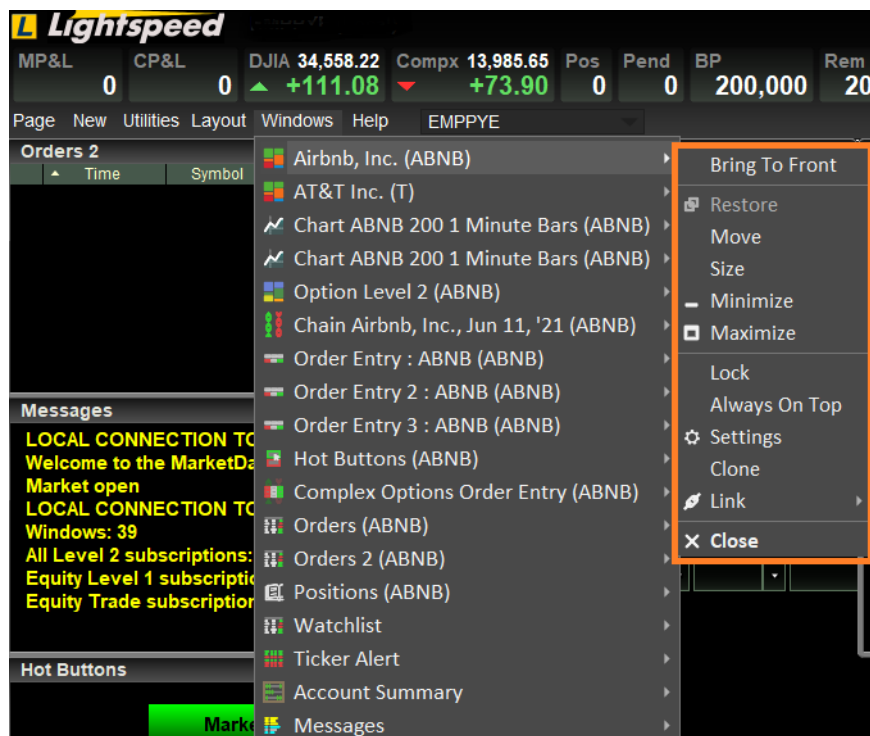

FINANCIAL SERVICES GROUP

SUBJECT: LIGHTSPEED TRADER VERSION 8.2.643

DATE: 6/25/2021

The New LightSpeed Trader Version 8.2.643 is now available for download.

How do I download the version?

Visit our website to download the latest version of LST.

What are the changes in this version besides general optimizations?

New Windows Menu Updates

Added features such as “Bring to Front,” “Move,” and “Close” to help control hidden or off-screen windows.

Headquarters

1001 Avenue of the Americas
16th Floor
New York, NY 10018
1.888.577.3123

FINANCIAL SERVICES GROUP

Autofill Option L2

Select Autofill in your option L2 settings seen below have the window auto populate the Near Money, Near Strike call option for the underlying symbol in your Linked Level 2 Window.