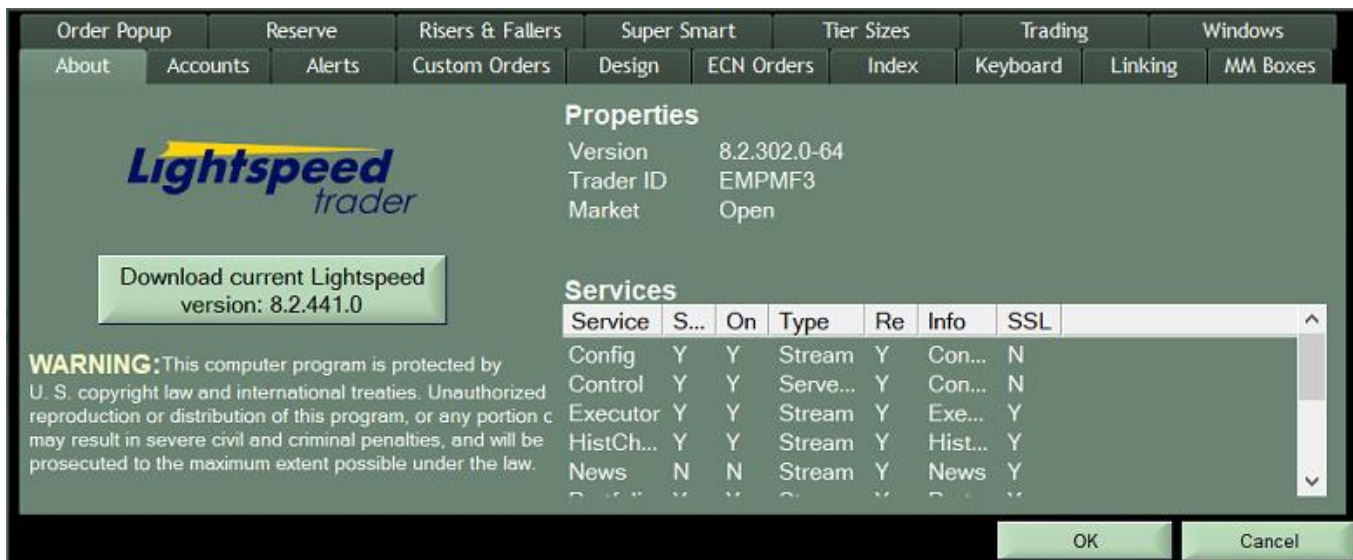

SUBJECT: LIGHTSPEED TRADER MANDATORY UPGRADE

DATE: 10/1/2018

Please upgrade to the latest version of Lightspeed Trader 8.2.441.0. Please take a moment to upgrade now if you have not already done so.

[You can access the latest version here](#) or from your Lightspeed Trader About tab, as seen below: