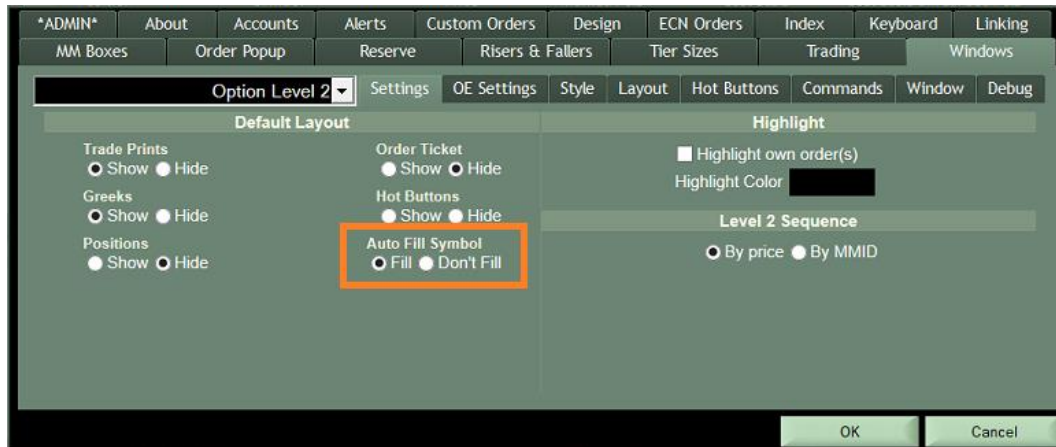

## What are the changes in this version besides general optimizations?

### New Windows Menu Updates

Added features such as “Bring to Front,” “Move,” and “Close” to help control hidden or off-screen windows.

## Autofill Option L2

Select Autofill in your option L2 settings seen below have the window auto populate the Near Money, Near Strike call option for the underlying symbol in your Linked Level 2 Window.