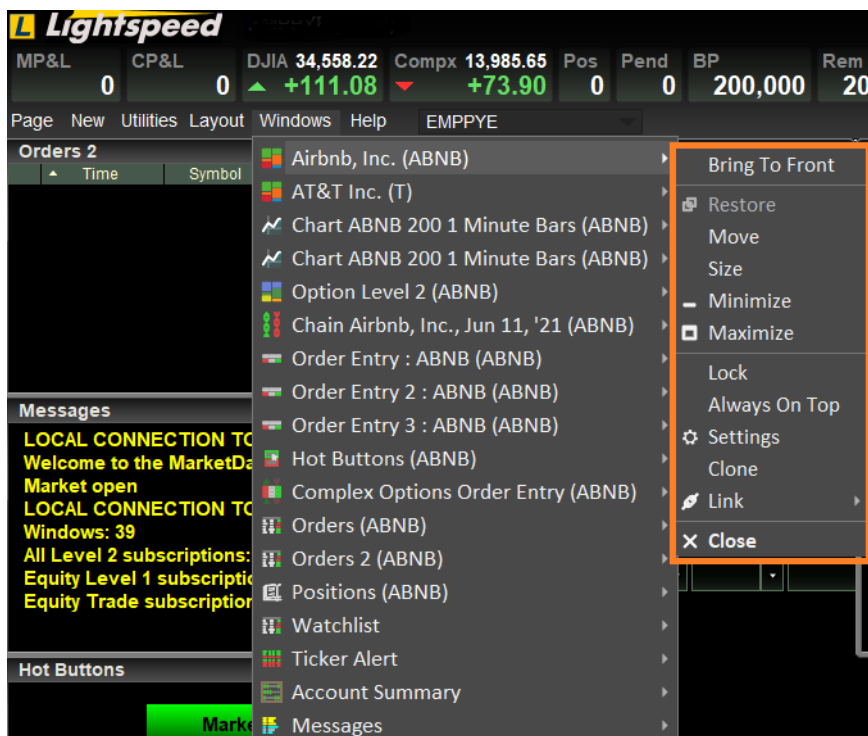

FINANCIAL SERVICES GROUP

SUBJECT: LIGHTSPEED TRADER VERSION 8.2.645

DATE: 7/27/2021

The New LightSpeed Trader Version 8.2.645 is now available for download.

How do I download the version?

Visit our website to download the latest version of LST.

What are the changes in this version besides general optimizations?

New Windows Menu Updates

Added features such as “Bring to Front,” “Move,” and “Close” to help control hidden or off-screen windows.

Headquarters

1001 Avenue of the Americas
16th Floor
New York, NY 10018
1.888.577.3123