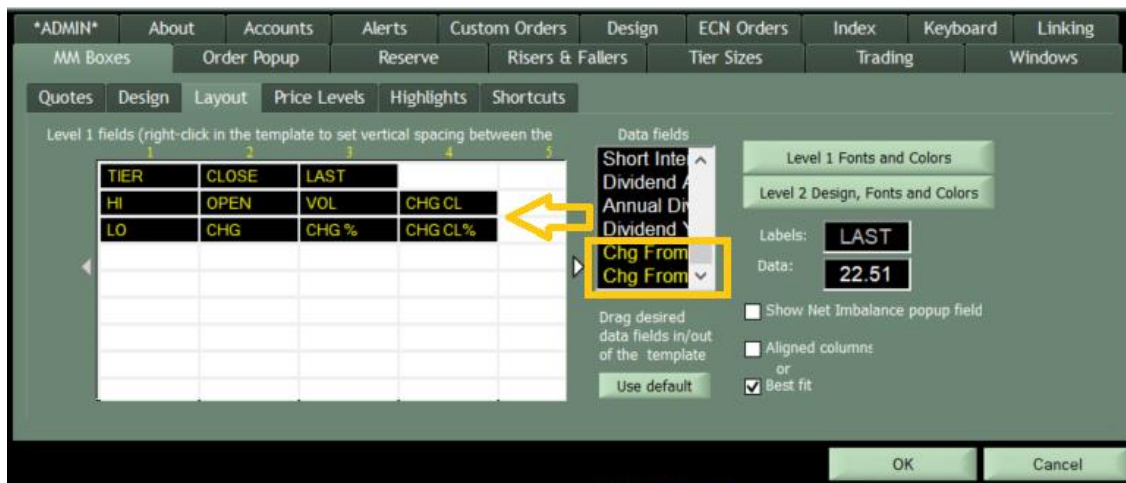

## Autofill Option L2

Select Autofill in your option L2 settings seen below have the window auto populate the Near Money, Near Strike call option for the underlying symbol in your Linked Level 2 Window.

## New Watchlist columns and Level 2 fields- \$ and % Change from Today's

Drag "CHG FROM CL" and "CHG FROM CL %" from available fields to Layout or add to Watchlist or any columned window.

*Note- these will not populate until AFTER the official close price on the day has updated (around 4:30pm EST).*