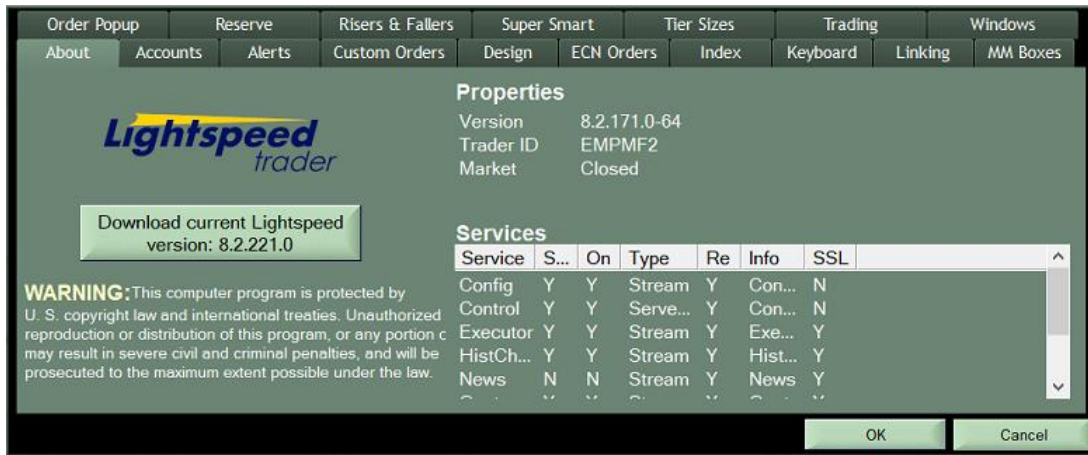

Clicking the above button will download the latest version of Lightspeed Trader to your Desktop. Log out and run the install at your convenience.

Please be advised, all Lightspeed users who are not on Lightspeed Trader Version 8.2.221 or higher by Friday August 18, 2017 may not be able to log in.