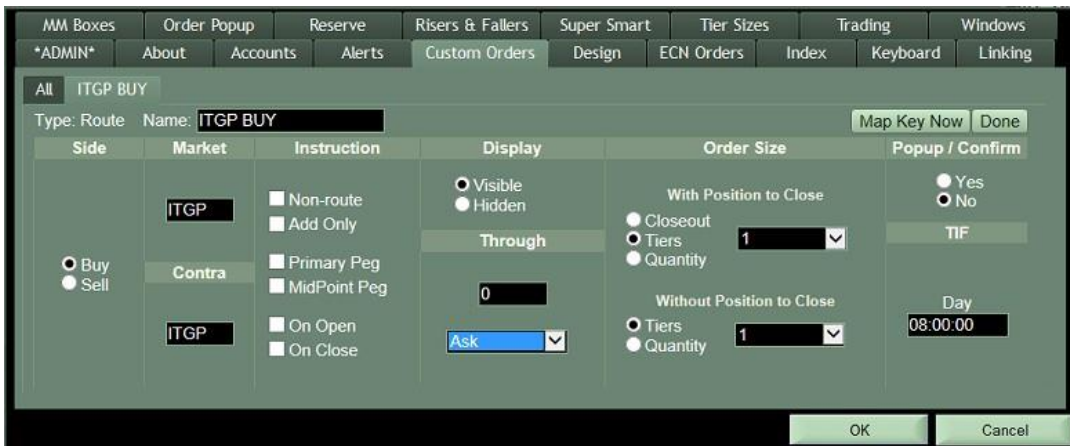

**TO:** LIGHTSPEED CUSTOMERS/TRADERS

**SUBJECT:** ITG ALTERNET AND ITG POSIT ROUTES IN LIGHTSPEED TRADER

**DATE:** 8/16/2019

LightSpeed Trader offers connectivity to ITG for access to their Posit and AlterNet dark liquidity routes.

<http://www.itg.com/liquidity>

To send an order with your keyboard or hotbutton, create a custom route with ITGA (AlterNet) or ITGP (Posit) as both the Market and Contra.

ITGA: Alternet is IOC only. Orders will be filled or canceled back immediately, regardless of your TIF.

ITGP: Orders will rest on Posit. Users can add and remove liquidity.

To have either or both of the ITG routes added to your order entry window as seen below, please contact your Relationship Manager:

For pricing please refer to our online table at <http://www.lightSpeed.com/pricing/routing-fees/>