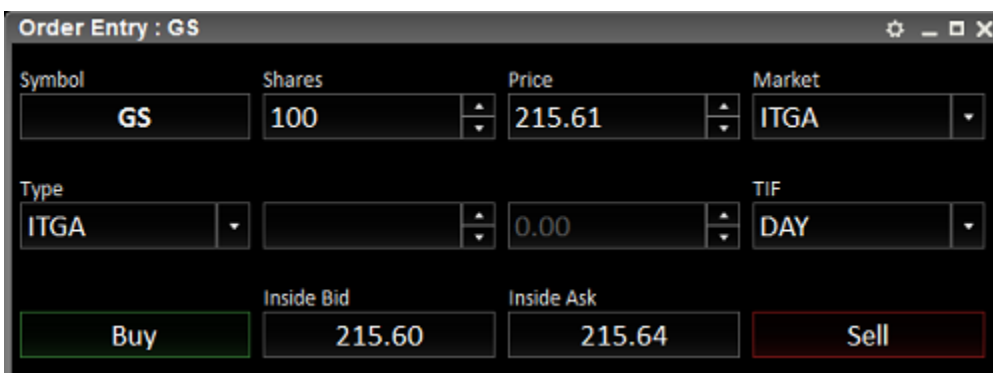

**TO:** LIGHTSPEED CUSTOMERS/TRADERS

**SUBJECT:** ITG ALTERNET AND ITG POSIT ROUTES IN LIGHTSPEED TRADER

**DATE:** 8/16/2019

LightSpeed Trader offers connectivity to ITG for access to their Posit and AlterNet dark liquidity routes.

<http://www.itg.com/liquidity>

To send an order with your keyboard or hotbutton, create a custom route with ITGA (AlterNet) or ITGP (Posit) as both the Market and Contra.

ITGA: Alternet is IOC only. Orders will be filled or canceled back immediately, regardless of your TIF.

ITGP: Orders will rest on Posit. Users can add and remove liquidity.

To have either or both of the ITG routes added to your order entry window as seen below, please contact your Relationship Manager:

For pricing please refer to our online table at <http://www.lightSpeed.com/pricing/routing-fees/>