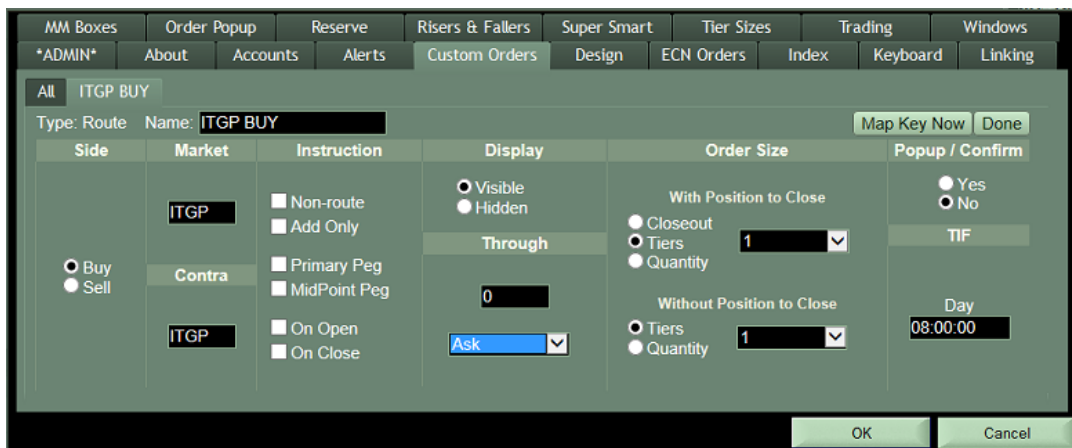

member FINRA, SIPC

TO: LIGHTSPEED TRADING CUSTOMERS/TRADERS
SUBJECT: ITG ALTERNET AND ITG POSIT ROUTES IN LIGHTSPEED TRADER
DATE: 4/18/2017

Lightspeed Trader offers connectivity to ITG for access to their Posit and AlterNet dark liquidity routes.

<http://www.itg.com/liquidity>

To send an order with your keyboard or hotbutton, create a custom route with ITGA (AlterNet) or ITGP (Posit) as both the Market and Contra.

ITGA: Alternet is IOC only. Orders will be filled or canceled back immediately, regardless of your TIF.

ITGP: Orders will rest on Posit. Users can add and remove liquidity.

To have either or both of the ITG routes added to your order entry window as seen below, please contact your Relationship Manager:

For pricing please refer to our online table at <http://www.lightspeed.com/pricing/routing-fees/>