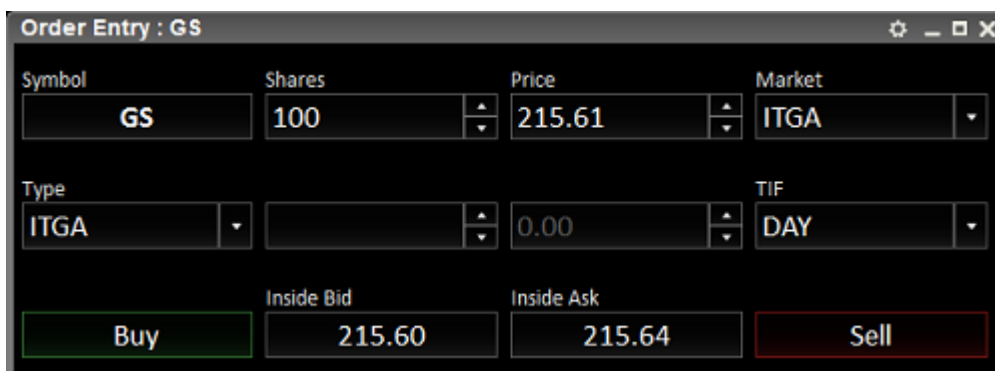

member FINRA, SIPC

TO: LIGHTSPEED TRADING CUSTOMERS/TRADERS
SUBJECT: ITG ALTERNET AND ITG POSIT ROUTES IN LIGHTSPEED TRADER
DATE: 4/18/2017

Lightspeed Trader offers connectivity to ITG for access to their Posit and AlterNet dark liquidity routes.

<http://www.itg.com/liquidity>

To send an order with your keyboard or hotbutton, create a custom route with ITGA (AlterNet) or ITGP (Posit) as both the Market and Contra.

ITGA: Alternet is IOC only. Orders will be filled or canceled back immediately, regardless of your TIF.

ITGP: Orders will rest on Posit. Users can add and remove liquidity.

To have either or both of the ITG routes added to your order entry window as seen below, please contact your Relationship Manager:

For pricing please refer to our online table at <http://www.lightspeed.com/pricing/routing-fees/>